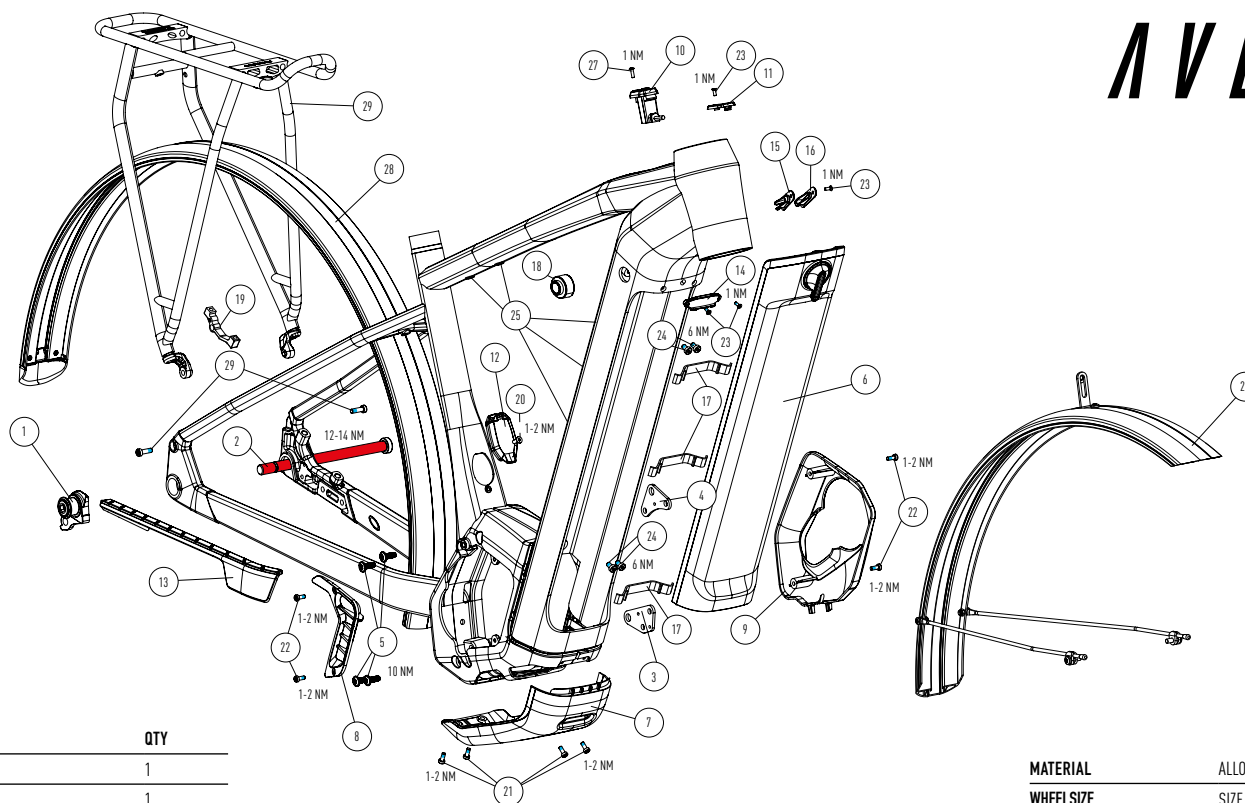

EXPLODED DRAWING

- GREASE
- THREAD LOCK MEDIUM

AVENTURA²

PP2209 | AL

POS	PART #	PART NAME	QTY
1	SRAM PART	SRAM UDH HANGER	1
2	KD160221002	THRU AXLE 12X148	1
3	KD170622081	MOUNTING PLATES BDU 1	1
4	KD170622082	MOUNTING PLATE BDU 2	1
5	KD170622078	DRIVE UNIT SCREWS	4
6	KD325922060	BATTERY COVER 750 WH	1
6	KD325922061	BATTERY COVER 625 WH	1
7	KD325922062	SKID PLATE	1
8	KD325922063	MOTOR COVER RIGHT	1
9	KD325922064	MOTOR COVER LEFT	1
10	KD170623136	USB-C PORT	1
11	KD325922065	USB PORT COVER	1
12	KD325922066	CHARGE PORT BRACKET	1
13	KD325924003	CHAIN STAY PROTECTOR	1
14	KD325922069	LOCK PLATE	1
15	KD325920029	CABLE PLUG (3 CABLES)	1
16	KD325921029	BLIND PLUG	1

17	KD325922079	CABLE CLIP FOR BOSCH RAIL	3
18	KD325922077	BOSCH LOCK COVER	1
19	KD111223503	ABS PM ADAPTER	1
20	NORM PART	SCREW DIN 7991 M4 X 12	1
21	NORM PART	SCREW DIN 6912 M4X12	4
22	NORM PART	SCREW DIN 6912 M4 X10	4
23	NORM PART	SCREW DIN 7991 M3 X 8	4
24	NORM PART	SCREW DIN 7984 M5 X 8	4
25	NORM PART	SCREW ISO 7380 M5 X10	7
26	NORM PART	DIN 7991 M4X8	2
27	AM140120999	SCREW ISO 7380-1 M3 X10	1
28	KD140120999	FENDER SET F&R	1
29	KD130120999	REAR RACK INCLUDING SCREWS	1

MATERIAL	ALLOY 7005
WHEELSIZE	SIZE S-XL 29" / 15 X 110 - 29" / 12 X 148 / MAX TIRE WIDTH 55 MM
TRAVEL	FRONT 100 MM
HEADSET	UPPER ZS Ø56 MM - LOWER ZS Ø56 MM
FORK	29" - LENGTH 515 MM - RAKE 51 MM
SEATPOST / SEATCLAMP	Ø31,6 MM - Ø34,9 MM - MINIMUM INSERT 100 MM
MAX SEATPOST INSERTION	S: 200 MM M: 230 MM L: 210 MM XL: 240 MM
REAR BRAKEMOUNT	POSTMOUNT Ø180 MM - MAX. ROTOR Ø203 MM
REAR AXLE	173 MM / Ø12 MM / PITCH 1,0
RD HANGER	SRAM UDH
CHAINGUIDE MOUNT	BOSCH CX GEN4
CHAINRING	MIN CHAINRING SIZE: 34 / MAX CHAINRING SIZE: 36 / CHAINLINE: 52 MM
KICK STAND MOUNT	DIRECT 40 MM
MOTOR	BOSCH PERFORMANCE CX GEN4
BATTERY	SIZE S: 625WH / SIZE M-XL: 750WH SIZE S: NO POWERPACK / SIZE M-XL: POWERPACK 400 WH
MAX SYSTEM WEIGHT	150KG